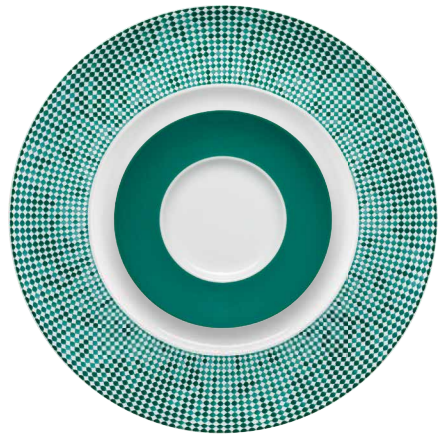

425167 **Country Style Green**
328646 **Block Color Leaf**