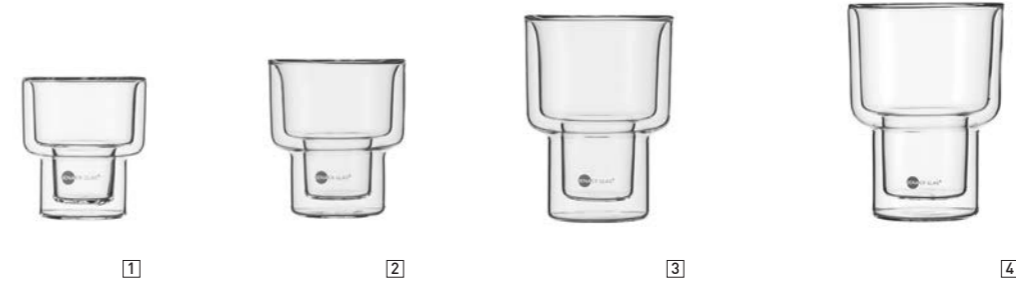

DESIGN PLUS

JENAER GLAS HOT'N COOL

1 Becher MATCH S
Tumbler MATCH S

H 77 ø 69 mm	h 3.0 ø 2.7 in
110 ml	3.8 oz
Stück pro VE: 2	Pieces per SU: 2
Nr. 118618	EAN 4001836080774

2 Becher MATCH M
Tumbler MATCH M

H 91 ø 82 mm	h 3.6 ø 3.3 in
200 ml	6.6 oz
Stück pro VE: 2	Pieces per SU: 2
Nr. 118620	EAN 4001836080798

4 Becher MATCH XL
Tumbler MATCH XL

H 132 ø 97 mm	h 5.2 ø 3.8 in
450 ml	15.1 oz
Stück pro VE: 2	Pieces per SU: 2
Nr. 118625	EAN 4001836080842

5 Becher MATCH XXL
Tumbler MATCH XXL

H 155 ø 102 mm	h 6.1 ø 4.0 in
570 ml	19.3 oz
Stück pro VE: 2	Pieces per SU: 2
Nr. 118627	EAN 4001836080866

Egg coddler L and egg coddler XXL.
Truly great and grandly
functional!