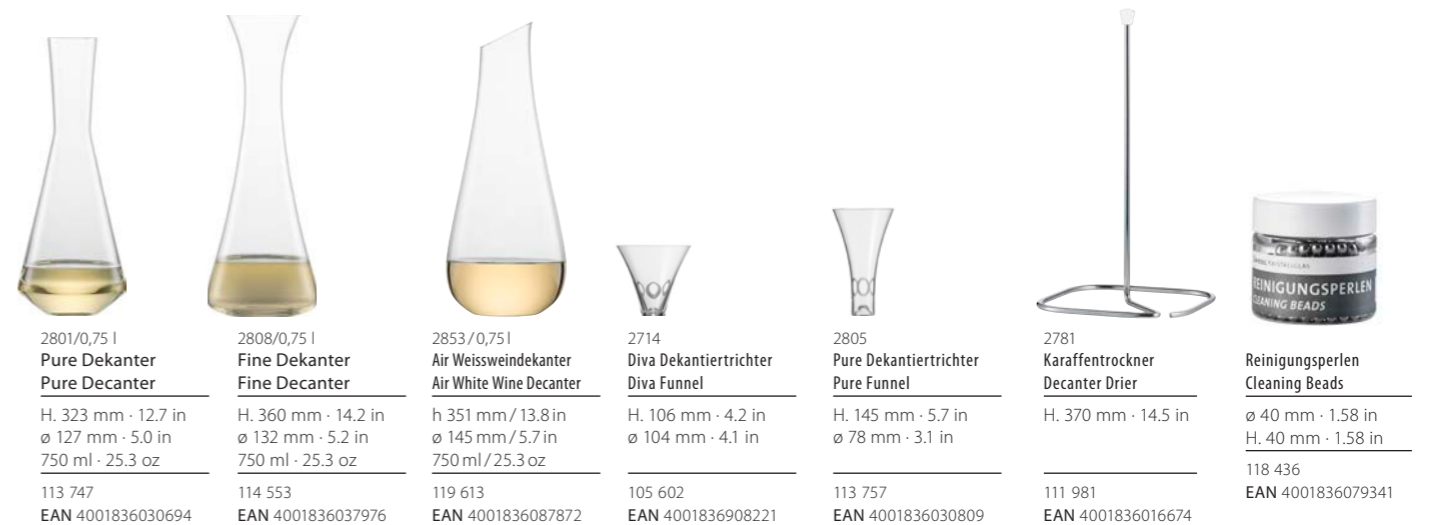

DROP PROTECT. Stops drips, prevents stains.

The specially refined DROP PROTECT technology keeps drips inside the glass, so preventing unsightly stains from developing.

Rotwein – Red Wine

Weißwein – White Wine