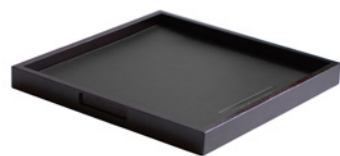

3. Deluxe Tea Service Set

Code: TA_444_B
Material: Black Lacquer
MOQ: 6
Dimensions: [516 x 616 x 115mm]
 [20.3 x 24.2 x 4.5"]

Tea service set comprising two trays and a tea box with hinged lid. These items sold separately.

Small Tray

Code: TA_444_B.3
Material: Black Lacquer
MOQ: 2
Dimensions: [246 x 85 x 16mm]
 [9.6 x 3.3 x 0.6"]

Tea Box

Code: TA_444_B.2
Material: Black Lacquer
MOQ: 2
Dimensions: [246 x 191 x 105mm]
 [9.6 x 7.5 x 4.1"]

Large Tray

Code: TA_444_B.1
Material: Black Lacquer
MOQ: 2
Dimensions: [516 x 616 x 40mm]
 [20.3 x 24.2 x 1.5"]

These modern shaped trays are perfect for the contemporary hotel room environment, leather liner as additional option