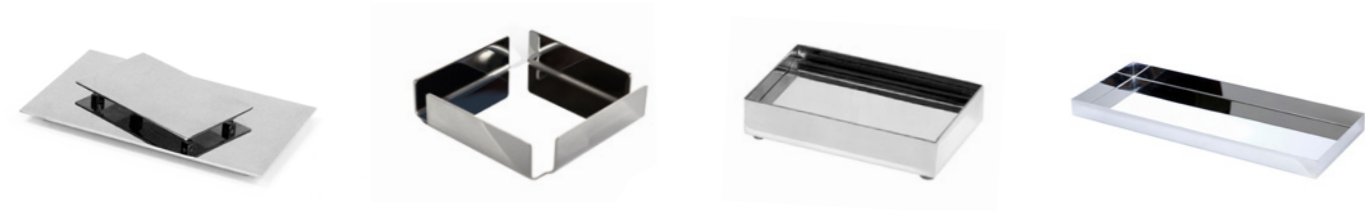

High quality polished stainless steel presentation, with non-scratch feet

1. Amenities Plinth

Small: AP_136_D
 Medium: AP_SS001
 Material: Stainless Steel
 MOQ: 10
 Small: (150 x 95 x 11mm)
 (5.9 x 3.7 x 0.4")
 Medium: (250 x 150 x 11mm)
 (9.8 x 5.9 x 0.4")