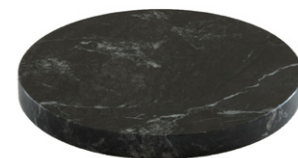

Tilt Bowl - Large

Product code : BW_GR1303
Material: Black Glass
Dimensions : (285 x 285 x 100mm)
(11.2 x 11.2 x 3.9")

Craster creates innovative luxury product ranges for premium Hotel, Retail and Restaurant groups. We bring together exceptional design and manufacturing talent and offer a complete product development solution from the inception of the idea to delivery of the product.

TILT ROUND PLINTHS

Tilt Round Plinth

Product code: BU_WP1609
Material: White Marble
Dimensions: (218 x 218 x 25mm)
(8.6 x 8.6 x 0.9")

Tilt Round Plinth

Product code: BU_WP1509
Material: Grey Marble
Dimensions: (218 x 218 x 25mm)
(8.6 x 8.6 x 0.9")