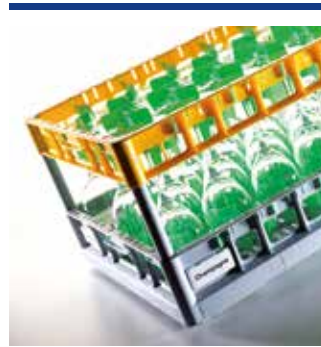

Seen it before?

Find out about the variety of our products.

Rack systems 400 x 400
for smaller dishwashers in the
under-counter area

Rack systems 500 x 500
for the gastro field

Rack systems 600 x 400
for the logistics and catering field